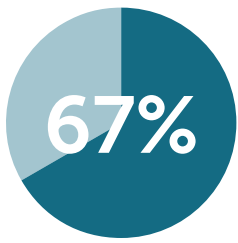

66.7% of sexual assaults are committed by someone the victim knows.

Source: Protection1