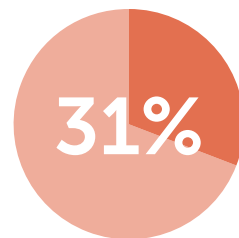

31% of crimes reported on campuses in 2016 were sex offenses.

Source: NCES