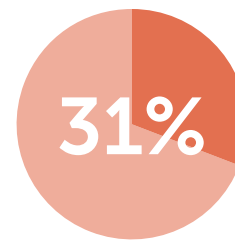

31% of crimes reported on campuses in 2016 were sex offenses.

Source: NCES