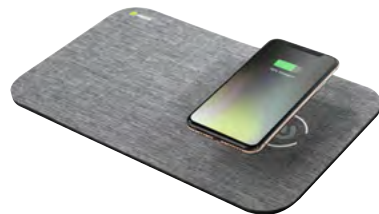

## Changing the Way Your Students Wirelessly Charge

Coupling their industry leading, patented Sticky Pad™ Technology with Qi™ certified charging components, Numi's chargers and mounts make charging faster, viewing safer, and securing devices easier. All their mounts contour and stick to almost every surface without adhesive and can be reused over and over.