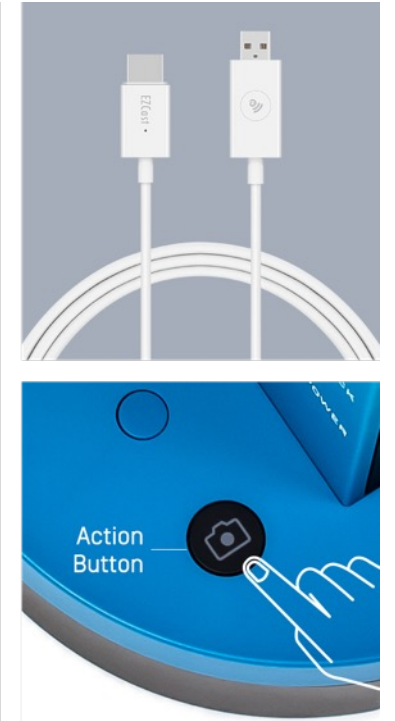

## Wirelessly Cast to HDMI Monitor or TV Without a PC

- EZCast Wireless HDMI Adapter
- Integrated with VZ-X
- Wirelessly project images onto HDMI screens (TV, Projector, **IFP**)
- Simple one-click configuration
- Lag-free casting

### VZ-X features:

Wireless, LED, Built-in battery (8 hrs), Standalone