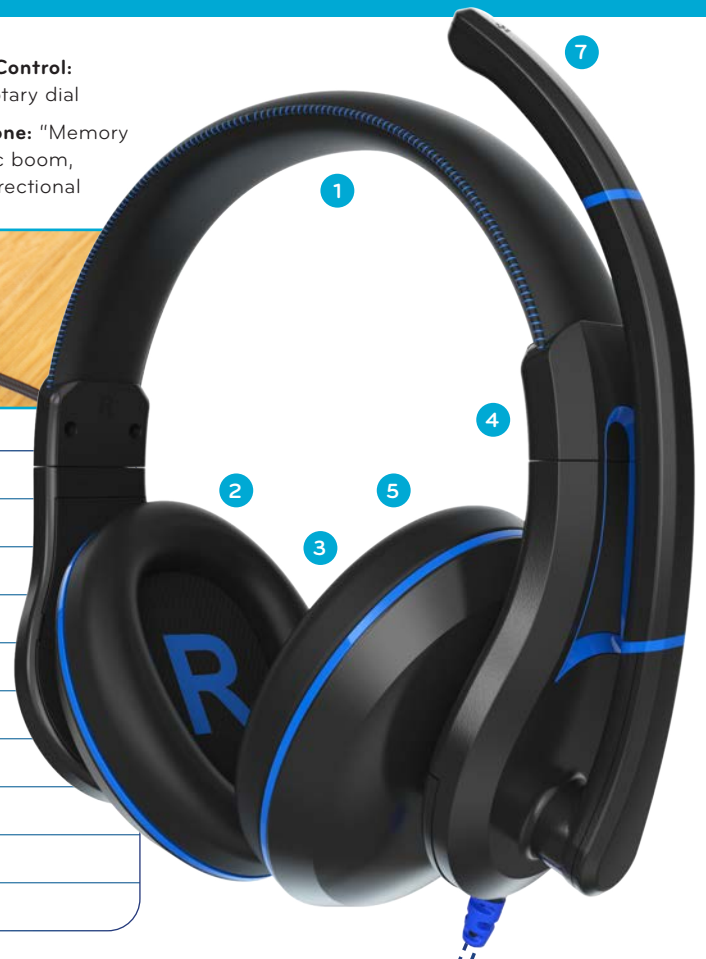

DURO SERIES

PN#: TW-210

HEADSET

TWT Audio's "comfort-first" construction and unique ear cup swivel technology minimize external noise infiltration while a flip-down omni directional microphone boom captures diverse vocal qualities and inflections – out of chewing range. Utilizing sensitive omni-capsule technology and 40mm drivers for unmatched sound and vocal recording quality, the TW210 is the optimal over-ear headset for everyday usage, wherever you are.

THE TW210 DURO HEADSET PROVIDES A NEW LEVEL OF AUDIO QUALITY, CONNECTIVITY, AND UNPARALLELED COMFORT IN A SPECIALLY DESIGNED OVEREAR MODEL.

FEATURES

- Headband:** "Comfort-First" compression
- Ear Cushions:** Shaped ergonomically
- Design:** Over-ear
- Construction:** Durable polymer materials
- Drivers:** 40mm drivers, internally angled
- Volume Control:** In-line rotary dial
- Microphone:** "Memory Flex" mic boom, omni-directional

SPECIFICATIONS

FREQUENCY	20-20,000Hz
SENSITIVITY	92Db +/- 3Db
IMPEDANCE	32 ohms
CORD LENGTH	1.3 meters
CORD MATERIAL	Braided fabric cable
DRIVER UNIT	40mm (neodymium magnet)
MICROPHONE CAPSULE	Omni-directional
PLUG TYPE	3.5mm TRRS
VOLUME CONTROL	Rotary
WARRANTY	2-year