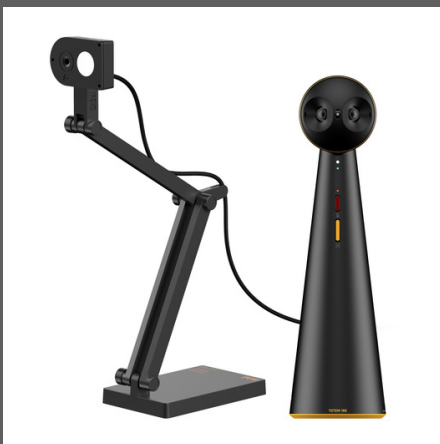

IPEVO ×

Upgrade your classroom to the latest tech

TOTEM 180

- 180° panoramic conference cam
- AI Noise Reduction mic
- Plug-and-play via USB-C

IPEVO VOCAL

- AI Beamforming Bluetooth Speakerphone
- 2-way AI Noise Reduction mic
- 40+ hours of battery life

V4K PRO

- Portable and sturdily built
- LED Light & AI Enhanced Mic
- Plug-and-play, via USB-A

VZ-X

- 3 connection modes: WiFi, HDMI & USB
- LED Light / Mic / Autofocus
- 9-12 hours of battery life

VZ-R

- Directly connect to a TV, monitor or projector - no computer required
- LED Light / Mic / Autofocus
- HDMI & USB-C

Start Smart with IPEVO

Back to School deals are here!

VZ-X
+
TOTEM 180

VZ-R
+
TOTEM 180

V4K PRO
+
TOTEM 180

VOCAL
+
TOTEM 180

Get your questions answered.
Contact

www.ipevo.com