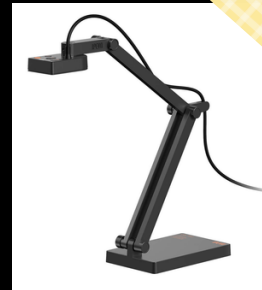

IPEVO ×

Upgrade your classroom to the latest tech

TOTEM 180

- 180° panoramic conference cam
- AI Noise Reduction mic
- Plug-and-play via USB-C

IPEVO VOCAL

- AI Beamforming Bluetooth Speakerphone
- 2-way AI Noise Reduction mic
- 40+ hours of battery life

V4K PRO

- Portable and sturdily built
- LED Light & AI Enhanced Mic
- Plug-and-play, via USB-A

VZ-X

- 3 connection modes: WiFi, HDMI & USB
- LED Light / Mic / Autofocus
- 9-12 hours of battery life

VZ-R

- Directly connect to a TV, monitor or projector - no computer required
- LED Light / Mic / Autofocus
- HDMI & USB-C