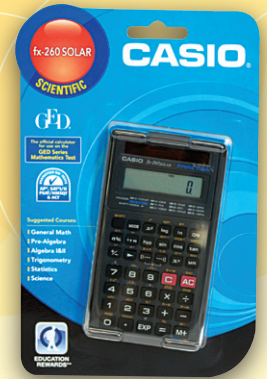

Stand out in the crowd. When trying to draw attention to certain areas or products, your store should use merchandising or POP signage that is distinct. Feature signage with rounded edges, unique shapes, and iconic branding to help gain shopper attention.

Source: POPAI.com

CASIO CALCULATORS FOR ALL SUBJECTS

FX-300ESPLUS SCIENTIFIC CALCULATOR

Casio's latest standard scientific calculator features new Natural Textbook Display and improved math functionality. FX-300ES PLUS has been designed as the perfect choice for middle school through high school students learning General Math, Trigonometry, Statistics, Algebra I and II, Pre-Algebra, Geometry, Physics.

DSC# 20201 | Vendor# FX-300ESPLUS-BK
Min 1 | SRP $12.99

FX-260 SCIENTIFIC SOLAR CALCULATOR

Large, color-coded keyboard. 144 built-in mathematic functions including fraction functions. Floating negative sign appears to the left of the number displayed. Accurate 10-digit, 10 + 2 display. Backspace key to fix entry mistakes. Basic scientific, exponential and trigonometric functions. Single variable statistical calculation. Order of operations MDAS. Polar-rectangular conversions. DMS<->DD,P<->R Mean, Standard, Deviation. Super solar-no more battery costs. Slide-on hard case.

DSC# 20184 | Vendor# FX-260
Min 6 | SRP $8.99

CASIO

DURACELL®

Choose Duracell CopperTop—
Trusted Power. Reliable Performance.

CopperTop is best suited for the devices you use most. When you need long-lasting, reliable power, count on CopperTop.