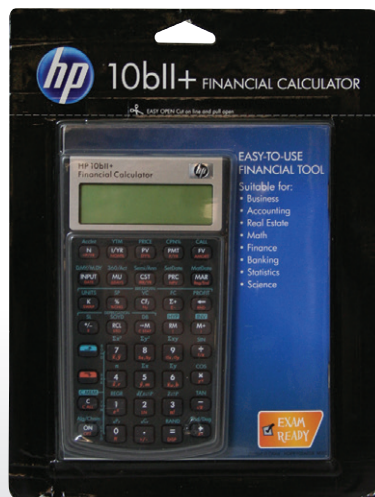

Keep messages simple and clear. Use images or symbols in conjunction with words whenever possible in your merchandising to increase the chance consumers will process the message.

Source: POPAI.com

Introducing True Problem Solvers

Anywhere, anytime, any course

10BII+ Business Calculator

A smart choice for professionals and students. The easy-to-use design delivers business, finance and statistical calculations fast. Black.

DSC# 12014 | Vendor# 2716570
Min 1 | SRP $29.99