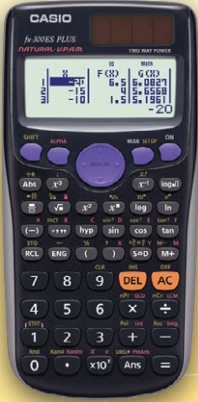

CASIO CALCULATORS FOR ALL SUBJECTS

FX-300ESPLUS SCIENTIFIC CALCULATOR

Casio's latest standard scientific calculator features new Natural Textbook Display and improved math functionality. FX-300ES PLUS has been designed as the perfect choice for middle school through high school students learning General Math, Trigonometry, Statistics, Algebra I and II, Pre-Algebra, Geometry, Physics.

DSC# 20201 | Vendor# FX-300ESPLUS-BK
Min 1 | SRP $12.99

FX-260 SCIENTIFIC SOLAR CALCULATOR

Large, color-coded keyboard. 144 built-in mathematic functions including fraction functions. Floating negative sign appears to the left of the number displayed. Accurate 10-digit, 10 + 2 display. Backspace key to fix entry mistakes. Basic scientific, exponential and trigonometric functions. Single variable statistical calculation. Order of operations MDAS. Polar-rectangular conversions. DMS<->DD,P<->R Mean, Standard, Deviation. Super solar-no more battery costs. Slide-on hard case.

DSC# 20184 | Vendor# FX-260
Min 6 | SRP $8.99