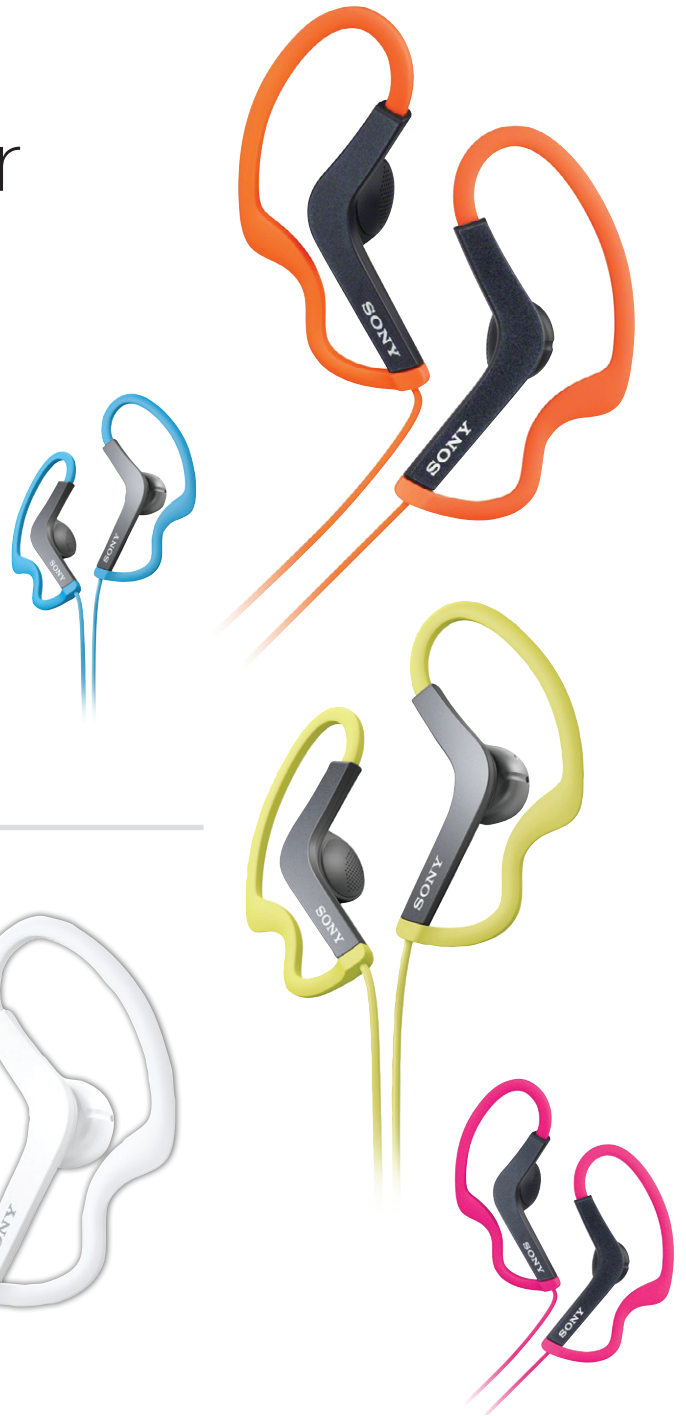

Mind your colors! Items featuring yellow, orange and red increase the time shoppers look at something and are good for triggering impulse purchases. Cool colors, such as green, can be calming and create healthy associations.

Source: POPAI.com

Serious Activities Require Serious Gear

FASHION SPORT EARBUD HEADPHONES

Serious activities require serious gear. These lightweight and water-resistant active sports headphones are great for listening to music during intense workouts without worrying about the earbuds falling out.

Color	DSC#	Vendor#
Black	29929	MDRAS200/BLK
Blue	29931	MDRAS200/BLU
Green	29933	MDRAS200/GRN
Orange	29934	MDRAS200/ORG
Pink	29932	MDRAS200/PNK
White	29930	MDRAS200/WHI

Min 1 | SRP $19.99 | Cost $11.98

SONY®