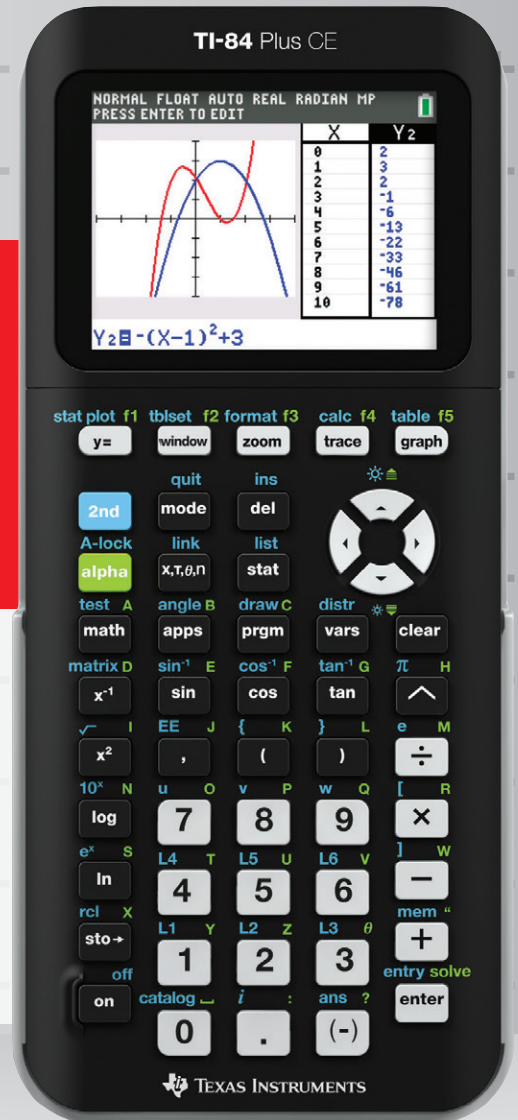

TI-84 Plus CE Graphing Calculator Charging Station

Recharges up to ten (10) TI-84 Plus CE graphing calculators at a time. The TI Charging Station CE is only compatible with TI-84 CE graphing calculator.

DSC# 68345 | Vendor# 84CEDS/PWB/2L1 | Min 1 | SRP $75.00