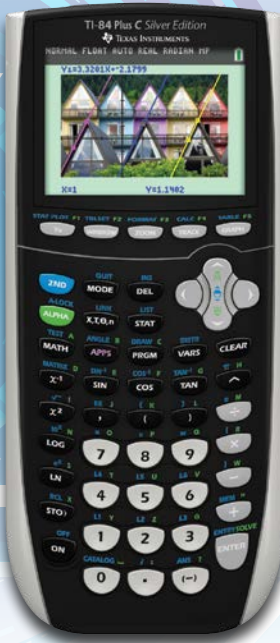

84 Plus C Silver Edition Graphing Calculator

Introducing the next generation of the popular TI-84 family of graphing calculators—the TI-84 Plus C Silver Edition. Now in color and updated with new features. High-resolution, backlit, full color display. Use digital images or your own photos. Recharge with ease using the built-in TI Rechargeable Battery. Familiar TI-84 Plus functionality. Customize with color slide cases and faceplates.

DSC# 20347 | Vendor# 84PLSEC/TBL/1L1
Min 1 | SRP $180.00 | Cost $121.03