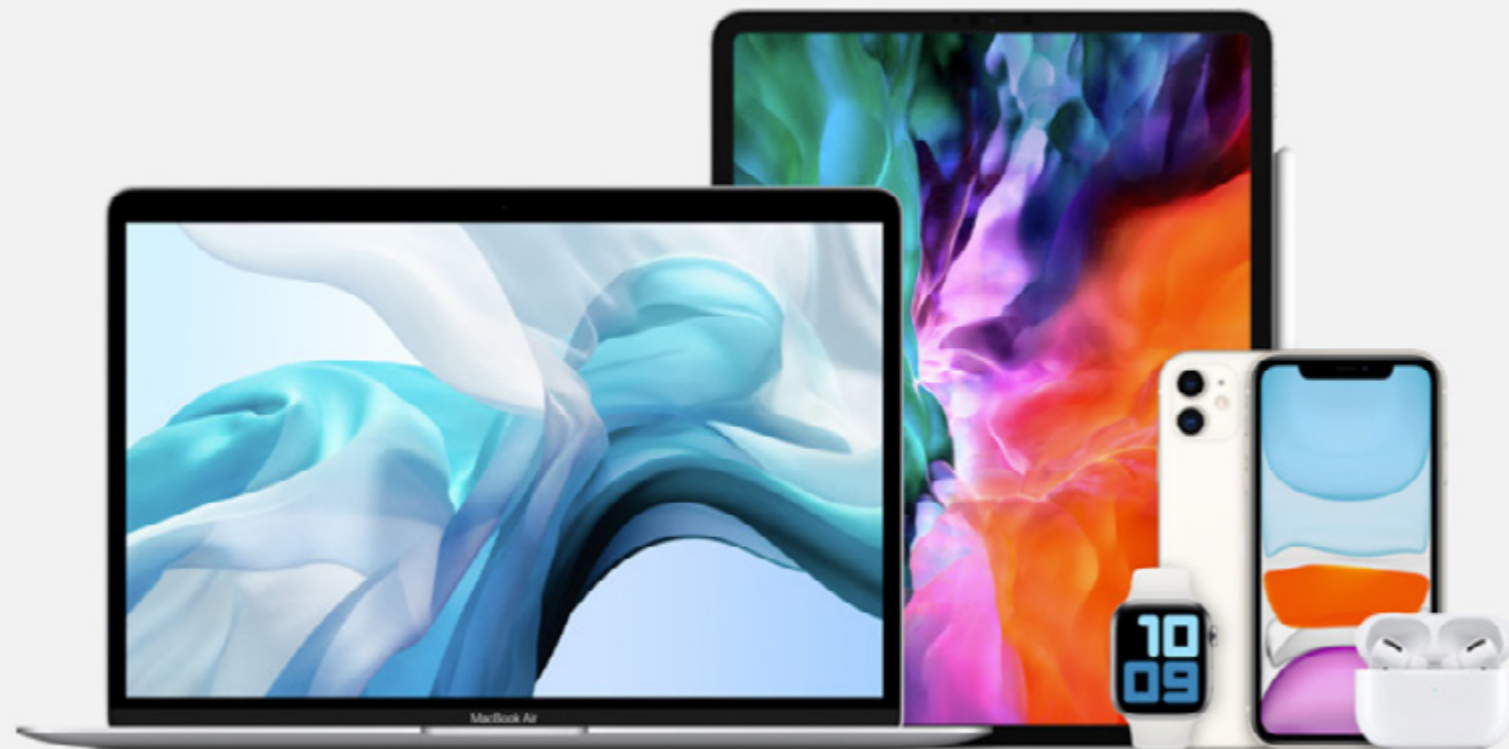

# Table of Contents

pg. 4

pg. 6

A pair of black, cylindrical earbuds with a matte finish. One earbud is positioned vertically in the upper center, showing the 'urbanista' logo embossed on its side. Another earbud is positioned horizontally to the right, showing its circular speaker grille. A third earbud is partially visible at the bottom right, showing two small orange dots. The background is solid black.