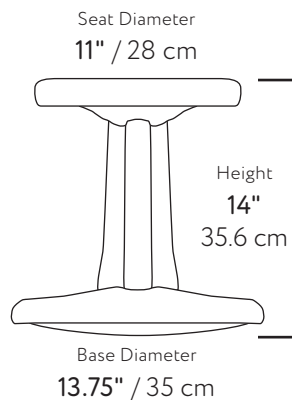

Kore™ Kids Wobble Chair (14")

The Kids Wobble Chair means your kids don't have to sit still.