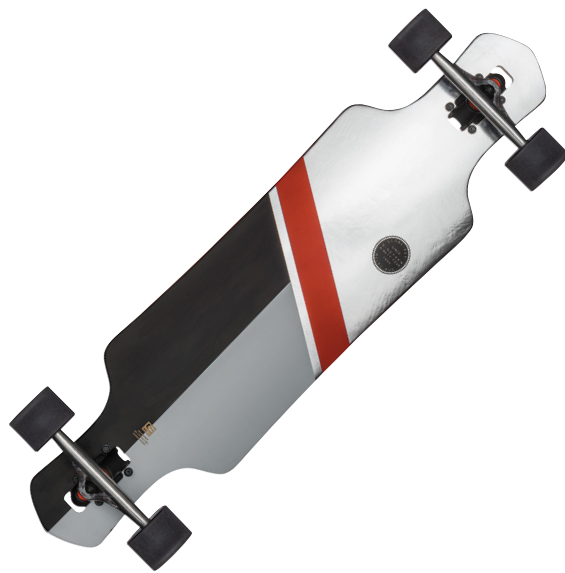

Geminon Kick Cruiser

Symmetrical twin shape with small kicks at each end for added options when freeriding. Drop through mounted trucks increase stability by lowering the center of gravity and a thick 9-ply construction promises speed-stiff response.

- 10x35in
- Resin-8 hard rock maple
- Slight side-to-side concave
- 180mm Slant reverse kingpin trucks
- 70mm 83a wheels
- Clear broadcast grip
- Silver foil deck

MFG# 10525235-SILVRD