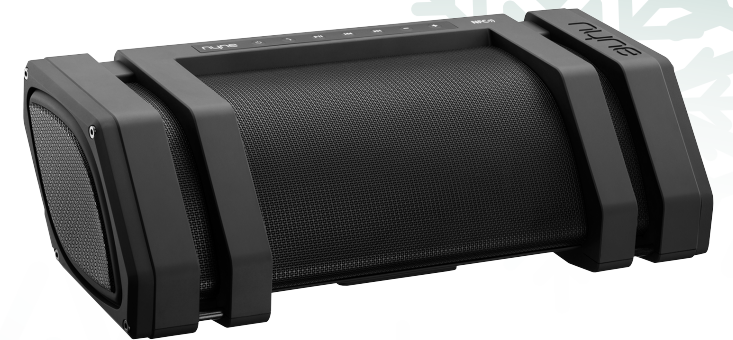

nyne

LOGO HERE