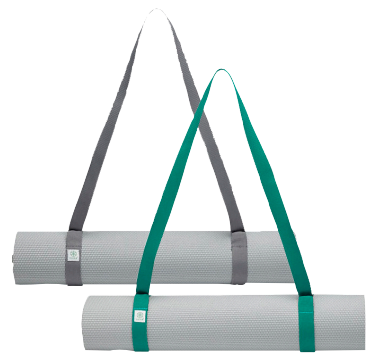

MFG#	Color
S6CRW-K590	Grey/Tan/Grey
S6CRW-K591	Black/Coral/Black

 **Skullcandy**®

LOGO HERE

Gifts for the Audiophile

All-purpose, all-weather companion

Flip 4 Bluetooth® Speaker

JBL Flip 4 is the next generation in the award-winning Flip series; it is a portable Bluetooth speaker that delivers surprisingly powerful stereo sound. The compact speaker is powered by a 3000mAh rechargeable Li-ion battery that offers 12 hours of continuous, high-quality audio playtime. Sporting durable, waterproof fabric materials that are available in 6 vibrant colors, Flip 4 is the all-purpose, all-weather companion that takes the party everywhere. It also features a built-in noise and echo cancelling speakerphone for crystal clear conference calls, and JBL Connect+ technology that can wirelessly link more than 100 JBL Connect+ enabled speakers together to amplify the listening experience.

MFG#	Color
JBLFLIP4BLKAM	Black
JBLFLIP4BLUAM	Blue
JBLFLIP4GRYAM	Gray
JBLFLIP4WHTAM	White

LOGO HERE

Gifts for the Fitness & Lifestyle Gurus

Find the Perfect Mat(ch)

Premium Printed Yoga Mat

Adding delicate detail to a daily yoga practice featuring a light tack, non-slip surface that is ideal for every class, whether at home, in the studio, or both. Extra-thick to keep yogis stable and supported while helping to protect their joints during intense postures and movements. Manufactured free of the top six harmful phthalates, this mat is a healthy choice for both the planet and its users.

MFG# 05-61548

Easy Cinch Yoga Mat Sling

A perfect combination of comfort and function, it's a great update to the traditional sling. Durable nylon strap with metal D-ring sliders slips over mats easily to accommodate any mat size. Plus, it's the perfect add-on purchase for a yoga mat.