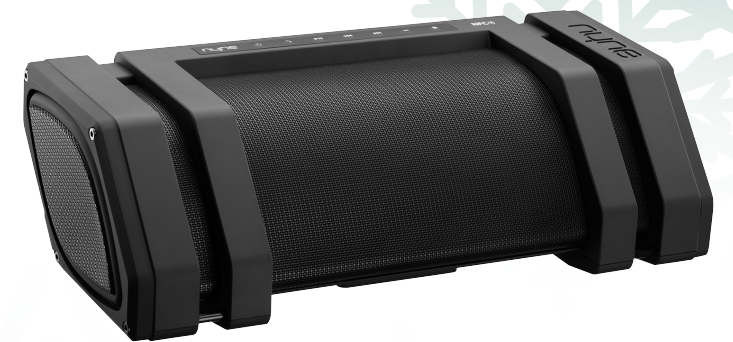

nyne

LOGO HERE