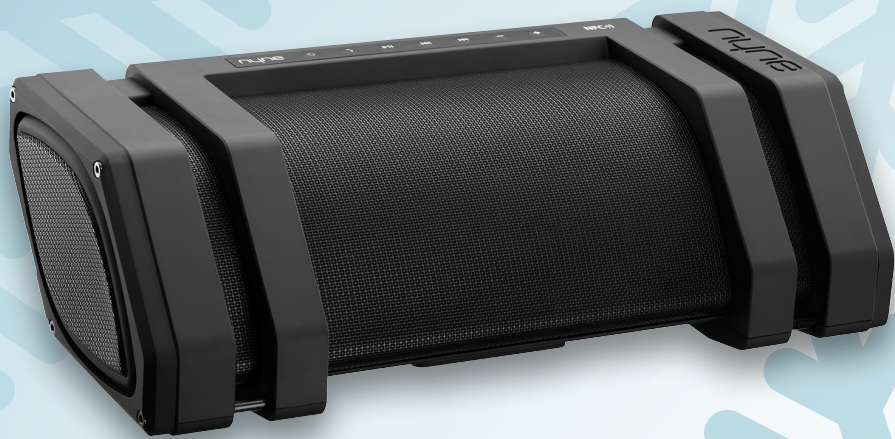

2017 Holiday Gift Guide

LOGO HERE

Table of Contents

Gifts for the Tech Junkie

OnHand	2
Polaroid	1

Gifts for the Audiophile

AudioVox	6
Happy Plugs	4
Nyne.....	5
Skullcandy.....	8

Gifts for the Avid Gamer

ReTrak	3

Gifts for Stocking Stuffers

PopSockets.....	9