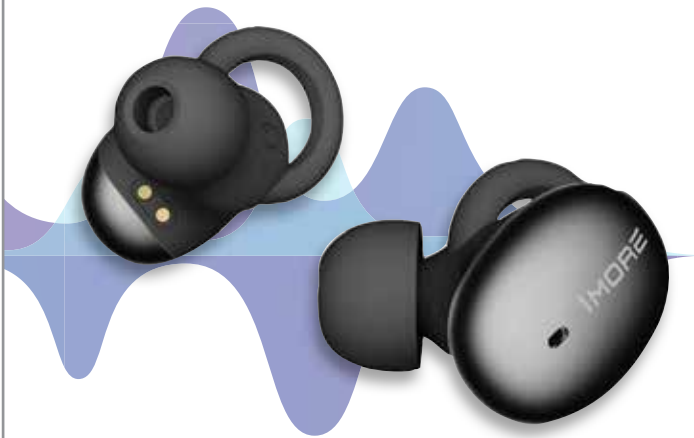

Stylish True Wireless In-Ear Headphones

Featuring 6.5 hours of battery life, plus fast charge, students can keep their music going for hours. These headphones automatically pair to devices, allowing students to take them out of the case and start using. Students don't have to worry about their music getting interrupted with the superior Bluetooth® 5.0 connection.

DSC# 138434 | VENDOR# STW-BLK
SRP $119.99 | COST $58.24

Triple Driver In-Ear Headphones

The world's first THX® certified headphones offer an extremely accurate listening experience. They are expertly tuned to provide a precise representation of music. Users will find the right fit with 6 sets of ear tips so they can comfortably listen to music for hours.

DSC# 138375 | VENDOR# 100-1SG
SRP $99.99 | COST $52.94

[SHOP NOW »](#)