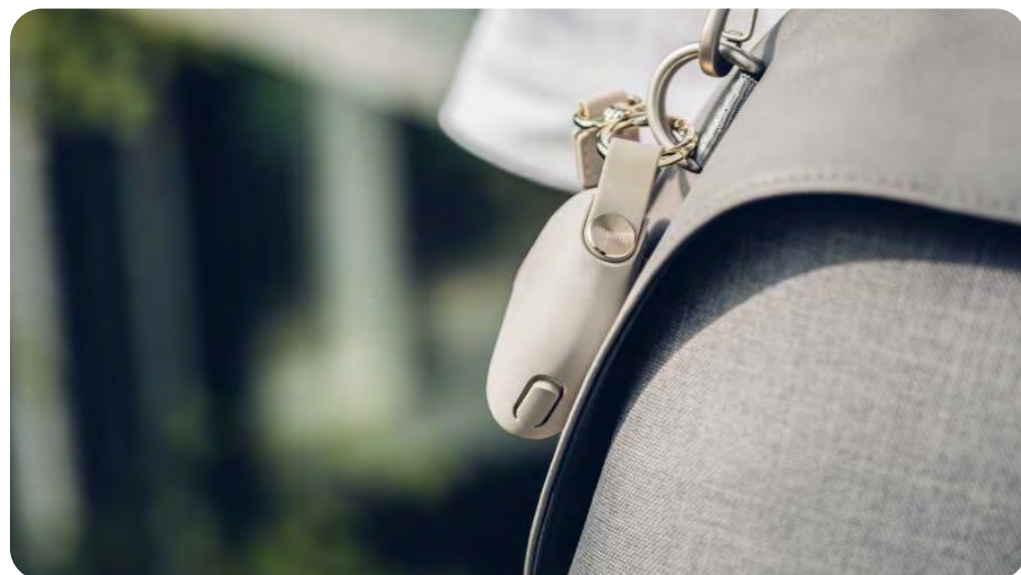

Cases Designed for Students on the Move

Designed with 360-degree unstoppable protection and a non-slip exterior, the Metropolis Series is functionality and protection in perfect harmony. These cases are sleek, light-weight, adjustable, and compatible with several generations of iPads.

In 2021, the Apple Card won the first-ever J.D. Power Award for customer satisfaction.

Source: Apple

moshi

Protect and Charge Air Pods on-the-go.

Students can attach their Air Pods to backpacks, bags, or belt loops for safe keeping with the included wrist strap. The skin-friendly cover is 100% non-toxic, free from BPA and phthalates.

Available for Air Pods and Air Pods Pro

LAUT™

Ideal for Student Traveling

Students can quickly and easily identify their luggage with LAUT's HUEX TAG.

- Key ring easily attaches to anything
- Made with durable silicone
- Ergonomic loop is perfect size for Apple Air Tag
- Easy to grip while attached to zippers or keychains