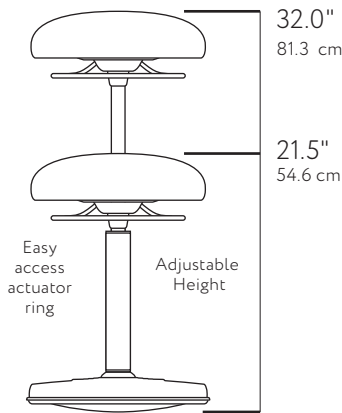

Kore™ Office Plus Standing Desk Active Chair (21.5" - 32")

SIT, PERCH, STAND!

The perfect perching for your standing desk.

Kore™ award-winning products are designed to create a better life environment. Kore™ patented design allows a rocking motion while sitting which will strengthen one's core (lower back and stomach) with daily use.

Specifications

Seat

Diameter 14"
Available in Fabric or Caresoft™
Leather-like

Base

Diameter 15"
Black powder-coated stamped steel with vinyl cover

Piston

Ring operated, Non-rotating pneumatic cylinder
Chrome finish

Max load weight

350 Lbs (159 kg)

Item weight

15 Lbs (6.8 kg)

Carton weight

19 Lbs (8.6 kg)

Carton dimensions

19 x 17 x 11 in
(48 x 43 x 28 cm)