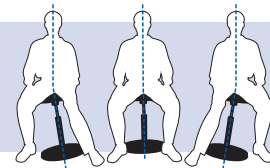

Rock
Stretch
Balance
Swivel

Perfect standing desk stool: supports your weight, takes the load off your legs and gives you a rest from standing by letting you perch. The best office stool for your stand-up desk!

Item#

KOR1509
KOR1500

Color

Black Leather-Like
Black Fabric

UPC Codes

6-32201-11509-4
6-32201-11500-1