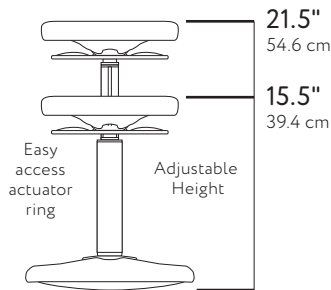

## Kore™ Kids Adjustable Wobble Chair (15.5" - 21.5")

The Wobble Chair means your kids don't have to sit still.

**OVER 300,000**  
Kore™ Wobble Chairs  
sold to schools and  
libraries across the USA

Ergonomically designed, the Kore™ Wobble Chair transforms the conventional boring seat into a playground for your child's imagination. The innovative Kore™ Wobble Chair encourages active sitting and allows one's knees, hips and back to find comfortable and ever-changing positions.

#### Seat

Diameter 11"

#### Max load weight

280 Lbs (127 kg)

#### Carton dimensions

16.5 x 16.5 x 6.5 in  
(42 x 42 x 17 cm)