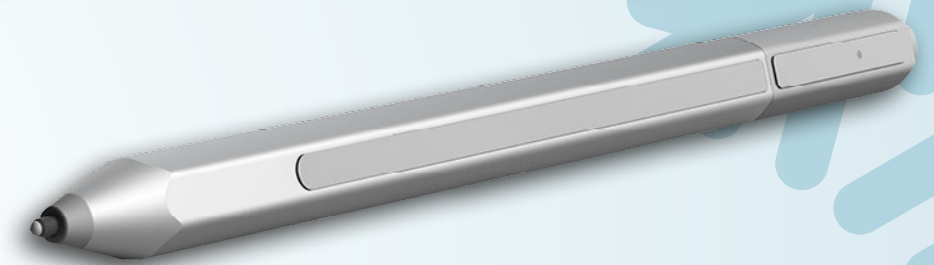

Logo Here

2016 Holiday Gift Guide