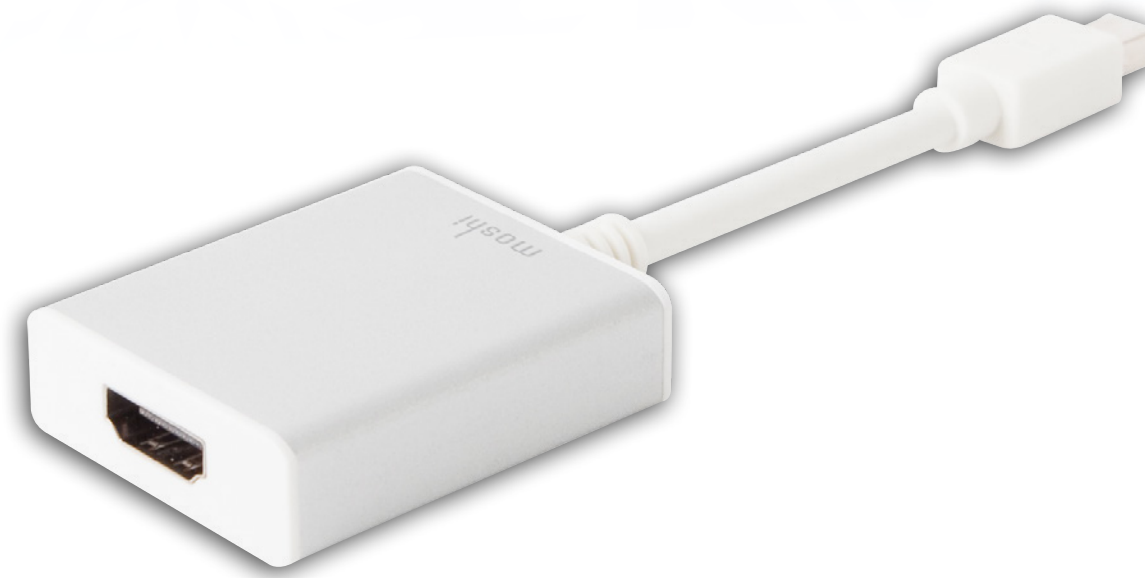

Mini DisplayPort to HDMI Adapter

Updated to support the new Ultra HD (4K) standard, Moshi's popular Mini DisplayPort to HDMI Adapter lets users easily connect their Mac to any TV or monitor. The adapter supports multi-channel digital audio output to keep users on the edge of their seat as the sound fills the room. With a stylish aluminum casing and slim design giving users access to all ports on the MacBook®, this adapter is the perfect addition to any home entertainment system.

MFG# 99MO023208