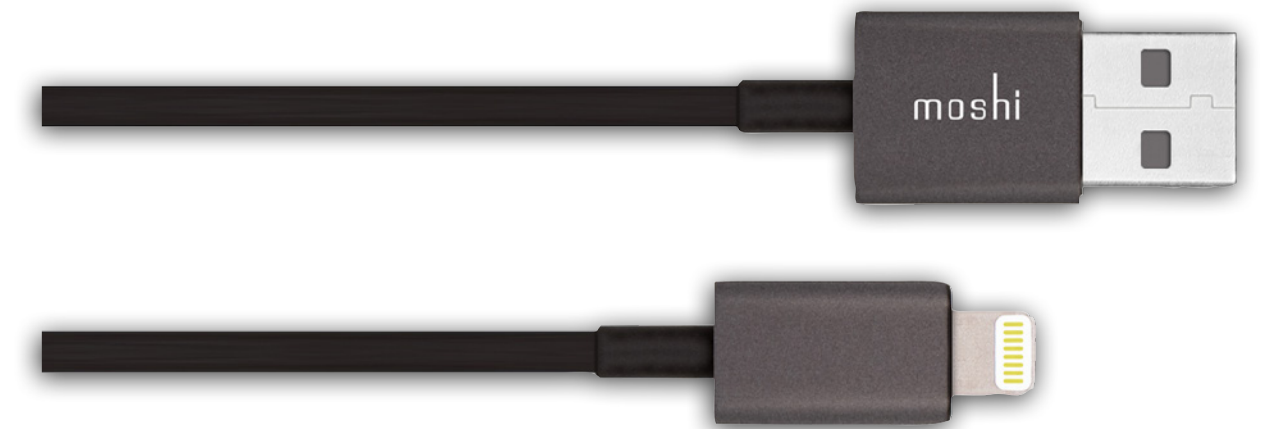

USB Cable with Lightning Connector

Moshi's licensed USB Cable with Lightning Connector will charge and sync the latest Apple devices such as iPhone® 7, iPod® touch (5th Gen), iPod® nano (7th Gen), iPad® (4th Gen) and iPad® mini. Connects an iPod/iPhone/iPad, directly or through a dock, to users computer's USB port or power adapter for efficient charging and syncing. Encased in aluminum and shielded to reduce electromagnetic interference. Supports syncing and charging through USB on a Mac or Windows® PC.

MFG# 99MO023006

moshi

Logo Here