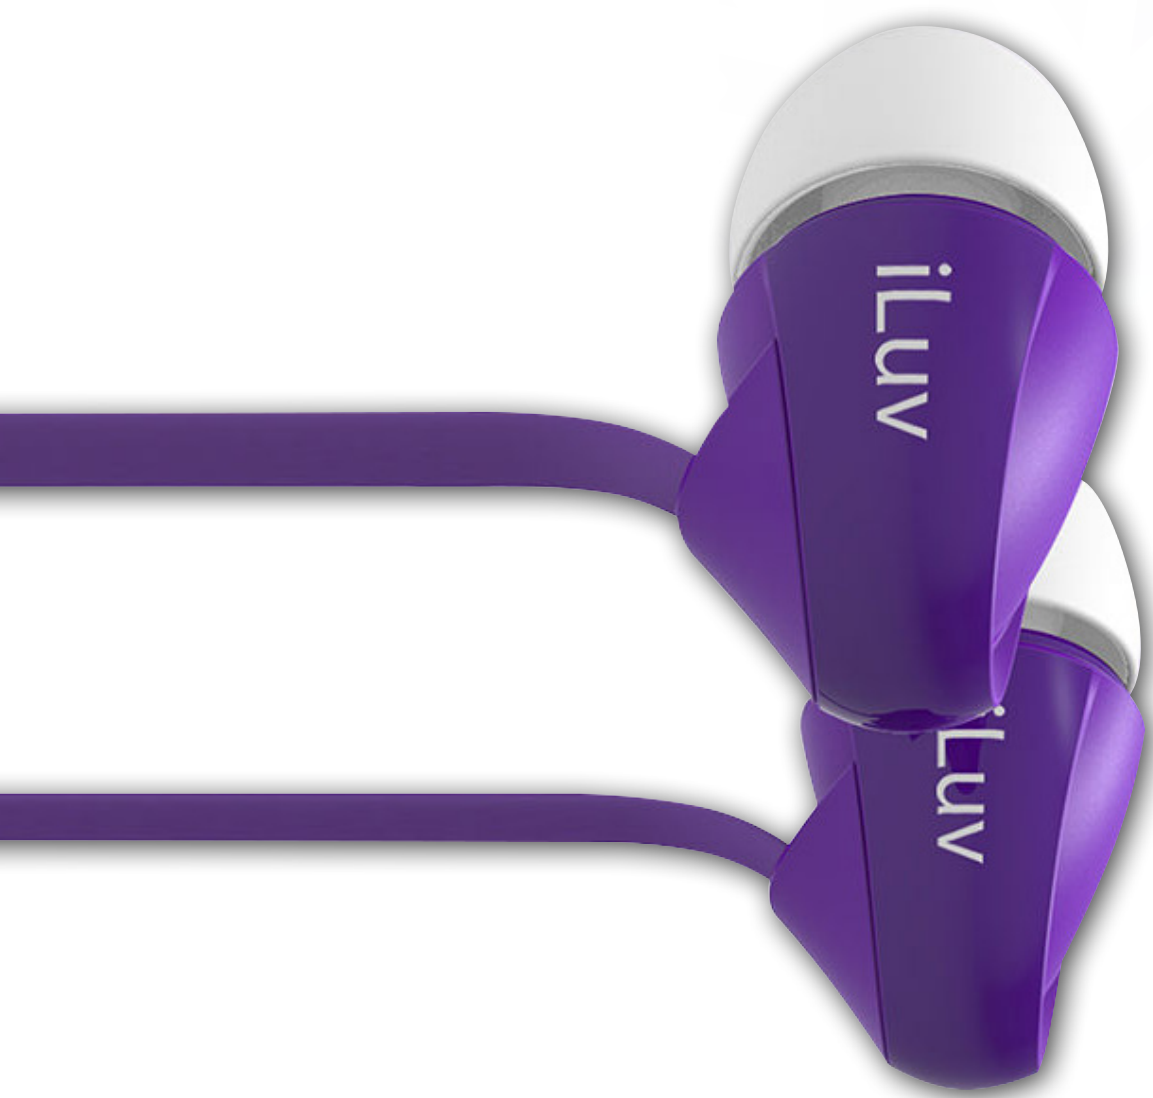

Gifts for the Music Lover